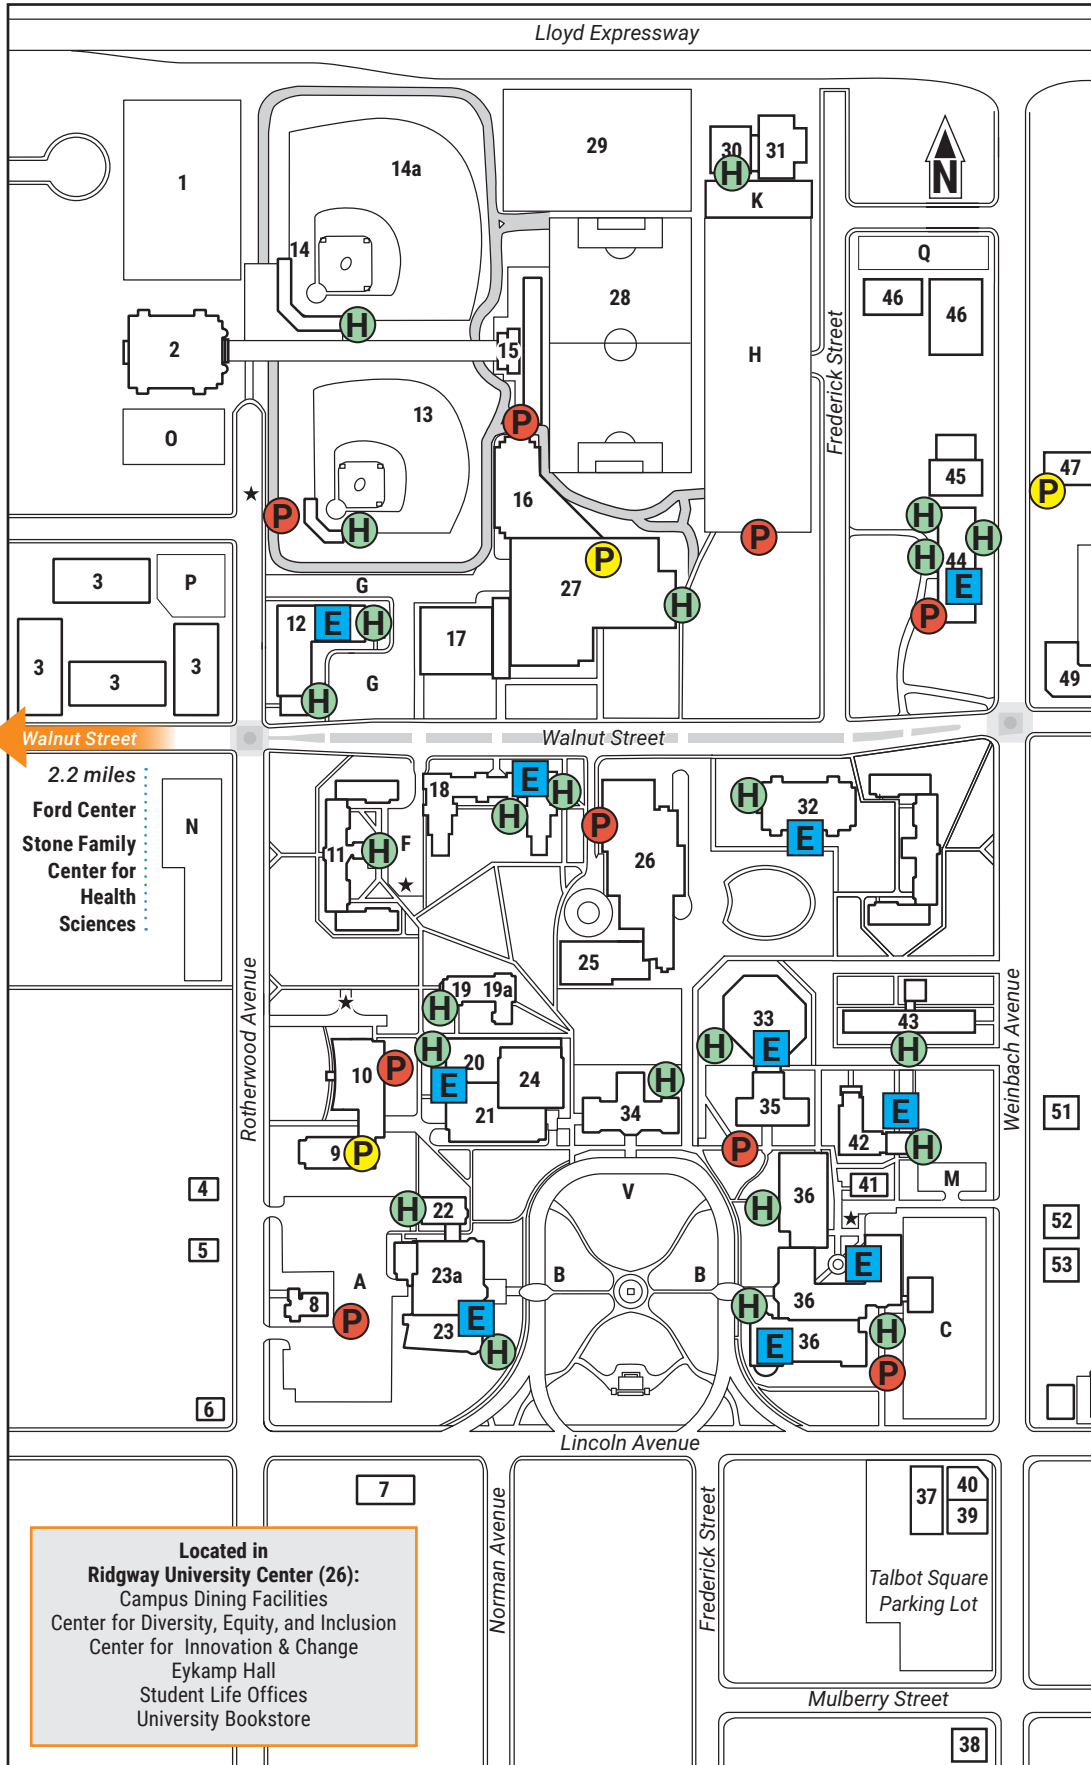

Administrative Services/Public Safety.....	31
Alumni and Parent Relations	5
Art Annex.....	37
Art Studio	38
Auxiliary Support Facility	2
Black Beauty Field (Soccer).....	28
Bower-Suhrheinrich Library.....	33
Center for the Advancement of Learning	32
Charles H. Braun Stadium (Baseball)	14
German American Field	14a
Carson Center	27
Central Plant.....	25
Clifford Memorial Library.....	35
James N. and Dorothy M. Cooper Stadium (Softball)	13
Delta Omega Zeta Sorority.....	52
Diversity Resource Center.....	51
Engineering Annex	39
Facilities Department.....	30
Fehn House.....	4
Fifth Third Bank Basketball Practice Facility.....	17
Frederick Commons.....	46
Graves Hall.....	32
Hale Residence Hall.....	43
Hazart Apartments.....	55
Hyde Hall.....	21
John L. and Belle Igleheart Building	8
Intramural Field.....	1
Intramural/Practice Field	29
Jones Hall	44

**OFFICE OF PUBLIC SAFETY
POINTS OF INTEREST**

- Handicap Entry
- Elevator
- Emergency Phone Outside
- Emergency Phone Inside

Koch Center for Engineering and Science.....	36
Krannert Hall of Art and Music.....	9
Lambda Chi Alpha Fraternity	45
Lincoln Park Apartments	56
May Studio Theatre.....	20
Arad McCutchan Stadium.....	15
Melvin Peterson Gallery	40
Moore Residence Hall	11
Neu Chapel.....	19
Wesley Gallery	19a
New Residence Hall	18
Olmsted Administration Hall.....	34
Panhellenic Center.....	57
Peters-Margendant House.....	41
Phi Gamma Delta (FIJ) Fraternity.....	48
Phi Kappa Tau Fraternity	50
Mary Kuehn Powell Residence Hall	42
Ridgway University Center	26
Sampson Hall (Crayton E. and Ellen Mann Health Center).....	22
Schroeder Family School of Business Administration Building	23
McCurdy Wing.....	23a
Schroeder Residence Hall.....	12
Shanklin Theatre	24
Sigma Alpha Epsilon Fraternity.....	7