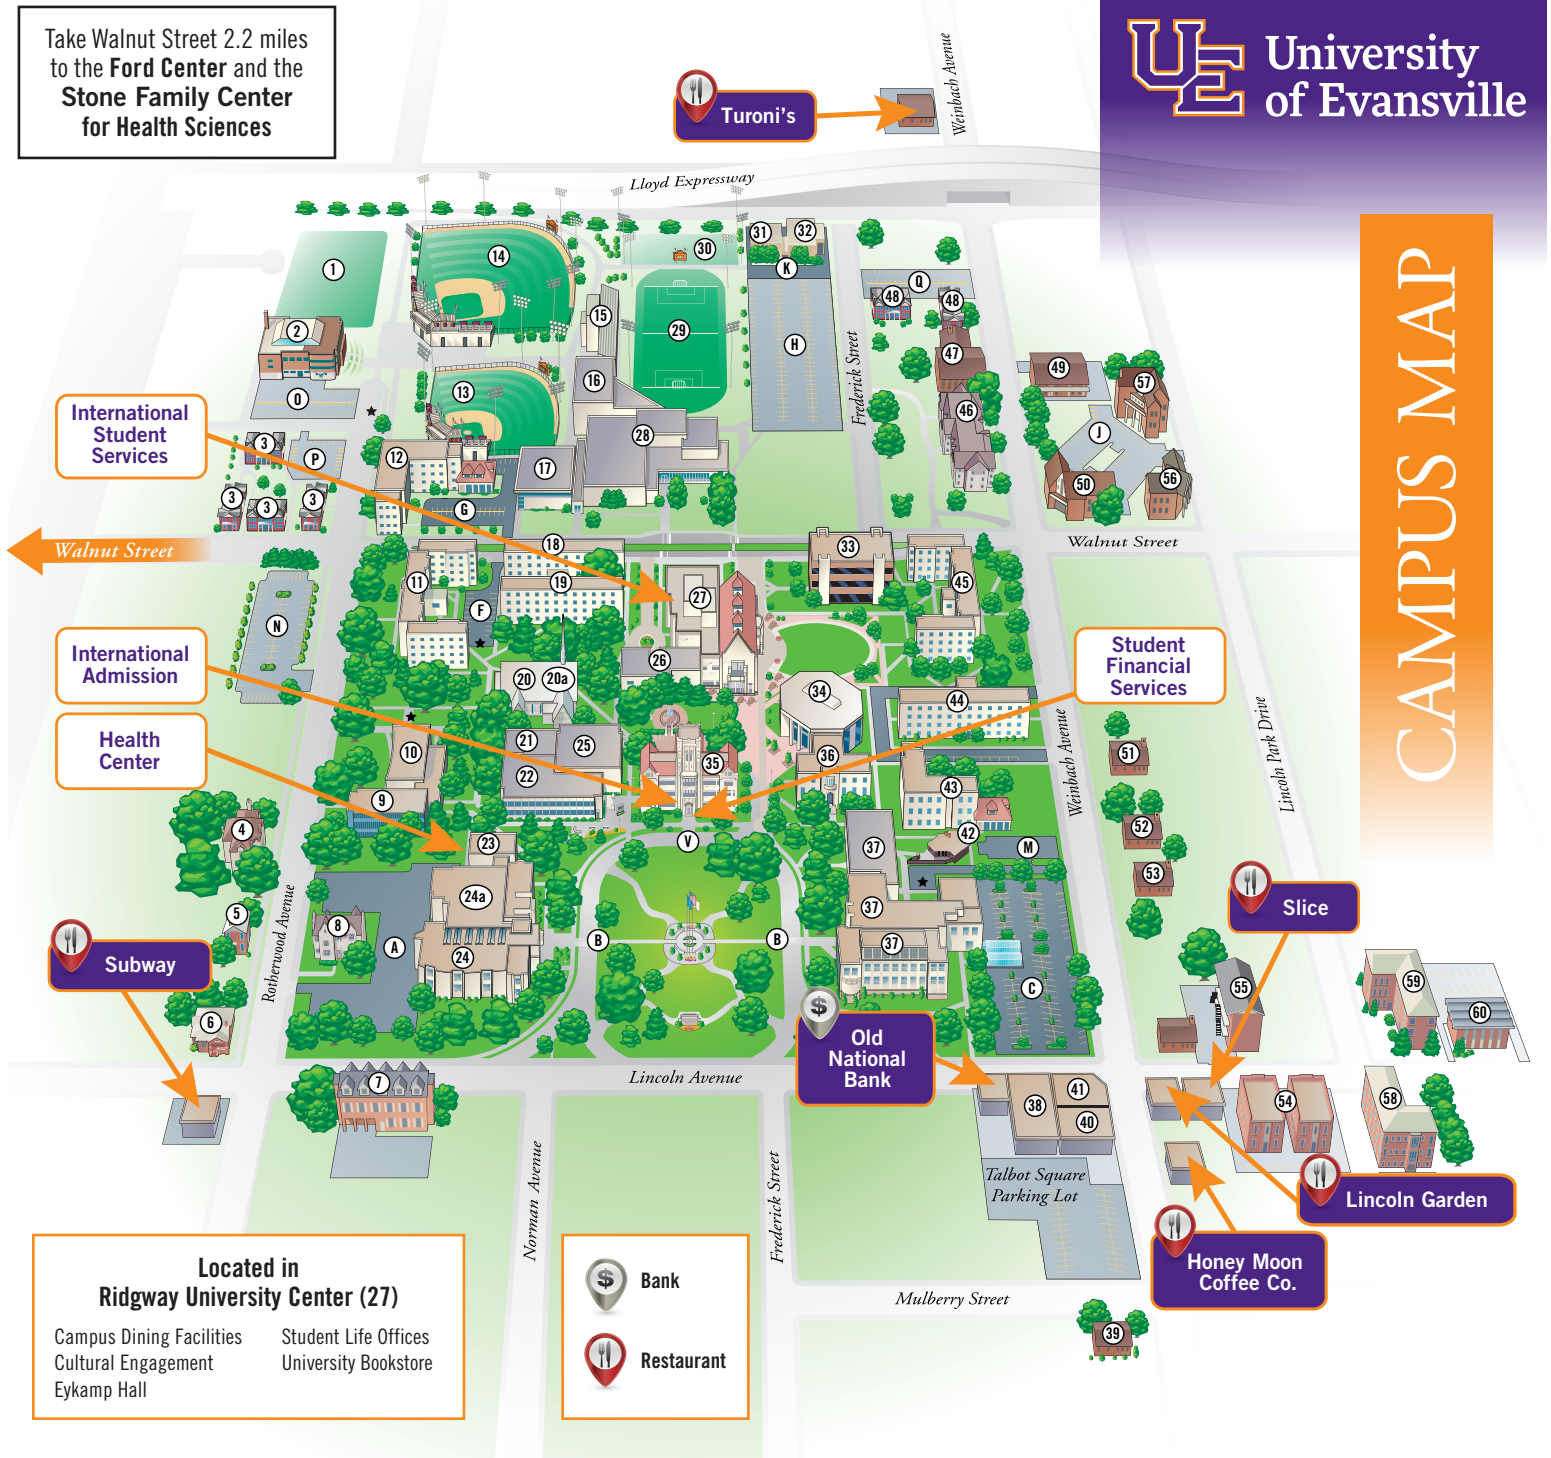

Take Walnut Street 2.2 miles to the Ford Center and the Stone Family Center for Health Sciences

CAMPUS MAP

Located in Ridgway University Center (27)
 Campus Dining Facilities Student Life Offices
 Cultural Engagement University Bookstore
 Eykamp Hall