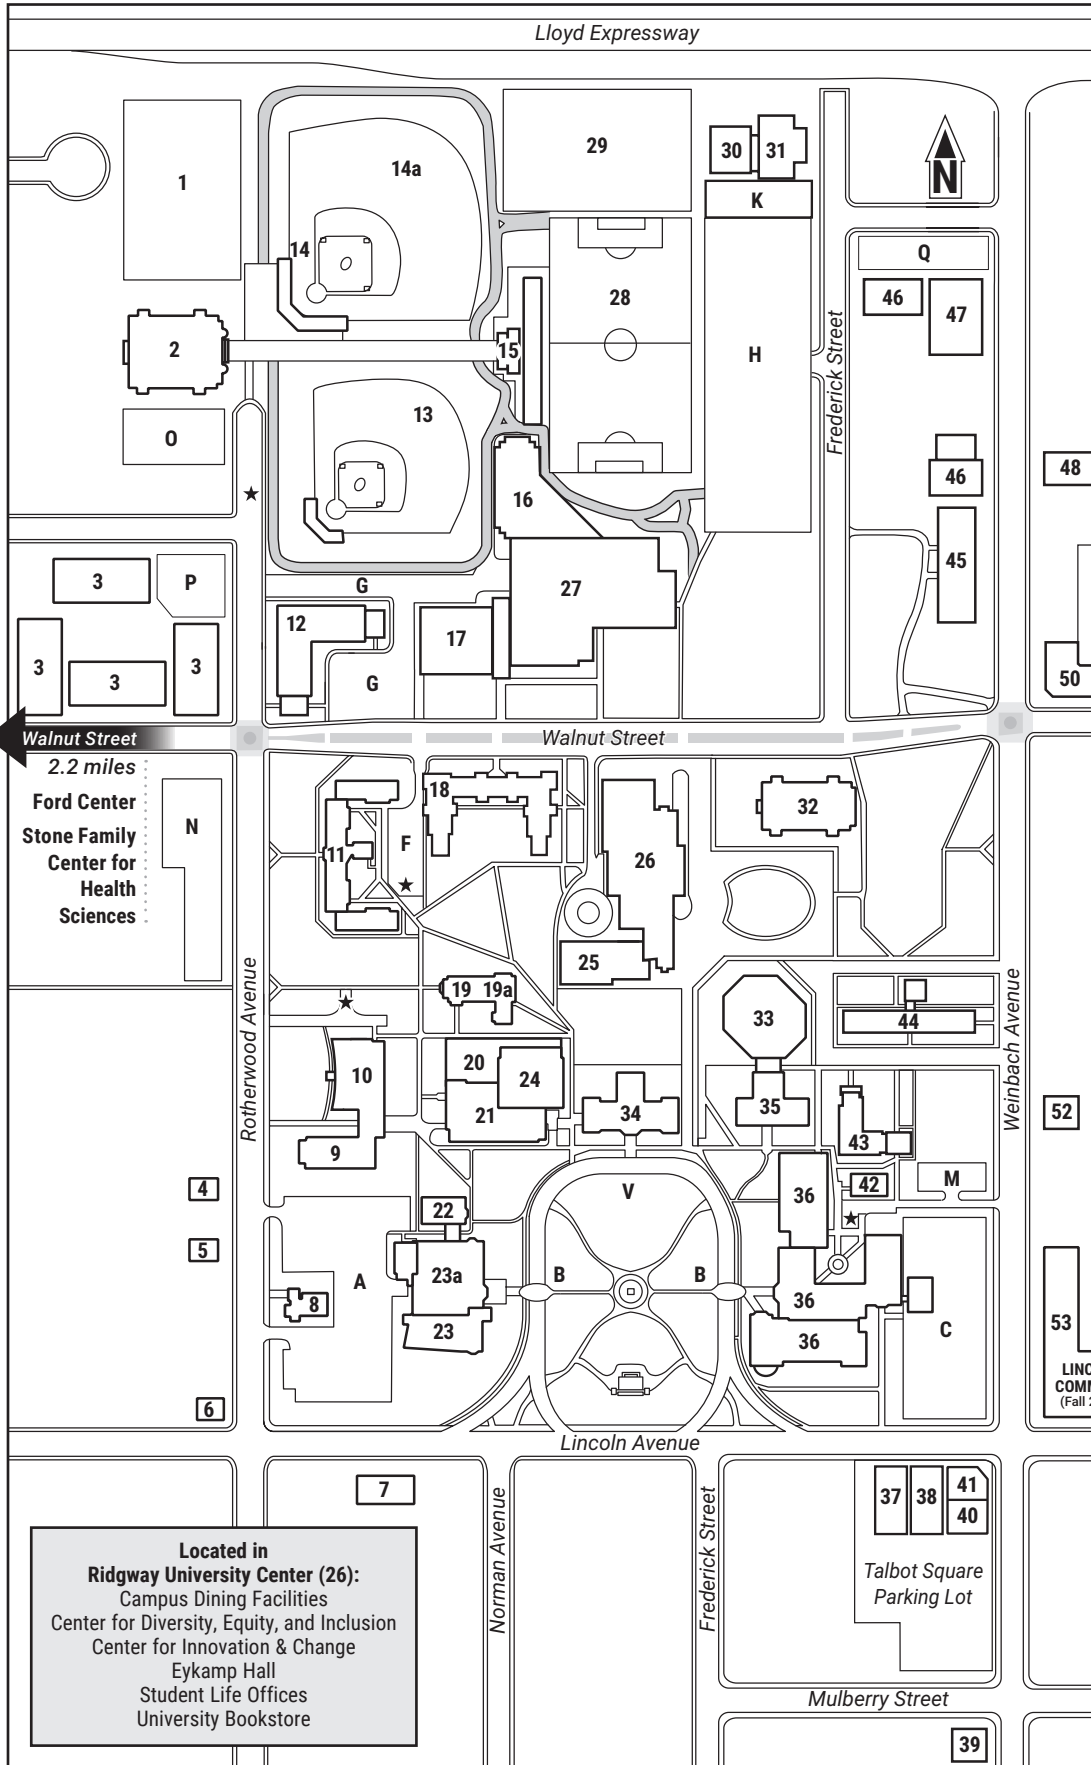

Administrative Services/Public Safety.....	31
Alumni and Parent Relations	5
Art Annex.....	38
Art Studio	39
Auxiliary Support Facility	2
Black Beauty Field (Soccer).....	28
Bower-Suhrheinrich Library.....	33
Center for the Advancement of Learning	35
Charles H. Braun Stadium (Baseball)	14
German American Field	14a
Carson Center	27
Central Plant.....	25
Clifford Memorial Library.....	35
James N. and Dorothy M. Cooper Stadium (Softball)	13
Diversity Resource Center.....	51
Engineering Annex	40
Facilities Department	30
Fehn House.....	4
Fifth Third Bank Basketball Practice Facility	17
Frederick Commons.....	47
Graves Hall.....	32
Hale Residence Hall	44
Hyde Hall.....	21
John L. and Belle Igleheart Building	8
Intramural Field	1
Intramural/Practice Field	29
Jones Hall	45
Koch Center for Engineering and Science.....	36
Krannert Hall of Art and Music.....	9

Lambda Chi Alpha Fraternity	46
Lincoln Commons	53
Lincoln Park Apartments	55
May Studio Theatre.....	20
Arad McCutchan Stadium.....	15
Melvin Peterson Gallery	41
Mental Health and Wellness Clinic & Emily M. Young Assessment Center (coming soon).....	37
Moore Residence Hall.....	11
Neu Chapel.....	19
Wesley Gallery	19a
New Residence Hall	18
Olmsted Administration Hall.....	34
Panhellenic Center	56
Peters-Margedant House.....	42
Phi Gamma Delta (FJJI) Fraternity.....	49
Phi Kappa Tau Fraternity	51
Mary Kuehn Powell Residence Hall	43
Ridgway University Center	26
Sampson Hall (Crayton E. and Ellen Mann Health Center).....	22
Schroeder Family School of Business Administration Building	23
McCurdy Wing.....	23a
Schroeder Residence Hall.....	12
Esports Center (coming soon).....	12
Shanklin Theatre	24